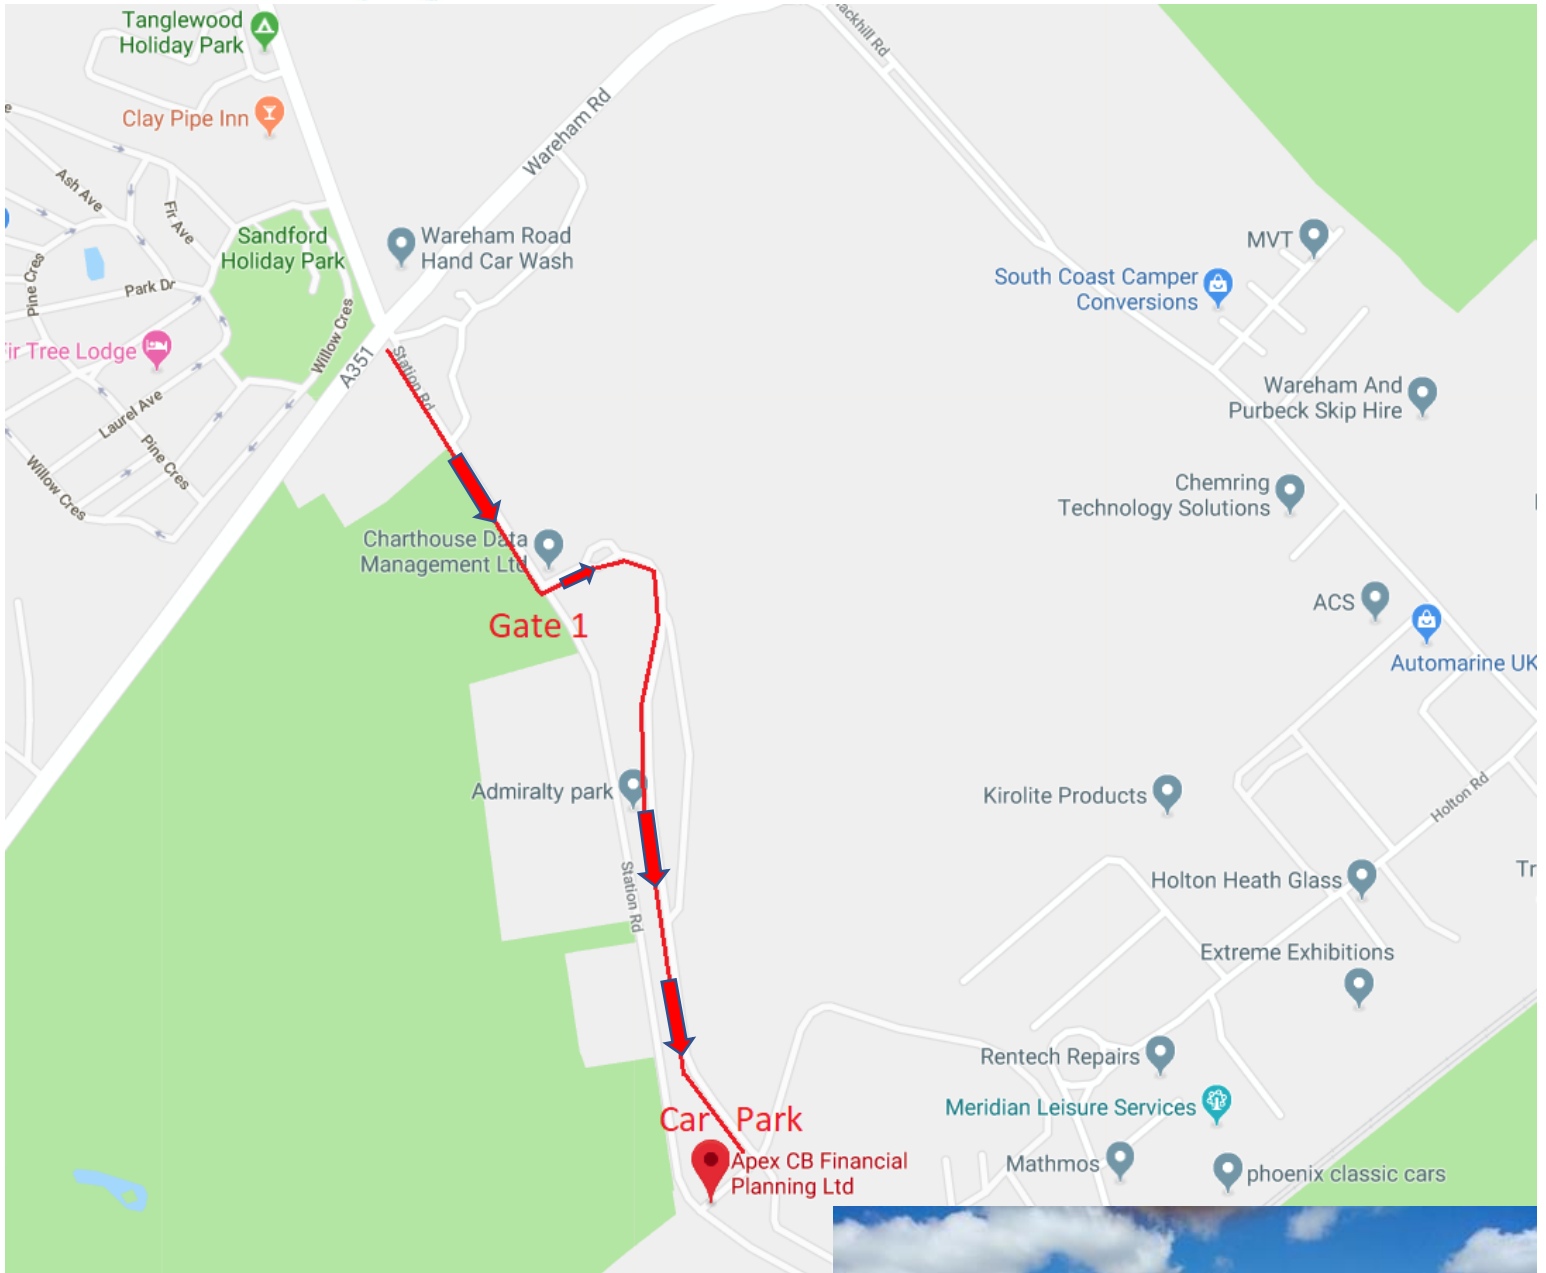

Apex CB Financial Planning - Office Directions

Please be aware that we have moved to a new office as of August 2017 as detailed below:

New Address: Suite 2 Jellicoe House
Admiralty Park
Station Road
Holton Heath
Poole
BH16 6HX

Driving from Weymouth

Drive along the A35 heading east. Take the 3rd exit at the Bakers Arms roundabout onto Wareham Road (A351). Continue straight across the big roundabout and turn left at the traffic lights onto Station Road. Continue on Station Road until you reach gate **No.1**. Go through the gate and follow the road round to the right, continue on for ¼ mile and you will then see our car park on the right-hand side.

Driving from Bournemouth/Poole

Drive along the A35 heading west. Take the 1st exit at the Bakers Arms roundabout onto Wareham Road (A351). Continue straight across the big roundabout and turn left at the traffic lights onto Station Road. Continue on Station Road until you reach gate **No.1**. Go through the gate and follow the road round to the right, continue on for ¼ mile and you will then see our car park on the right-hand side.

Driving from Wareham

Drive north along Sandford Road (A351) until you reach the traffic lights. Turn right onto Station Road and continue until you reach gate **No.1**. Go through the gate and follow the road round to the right, continue on for ¼ mile and you will then see our car park on the right-hand side.